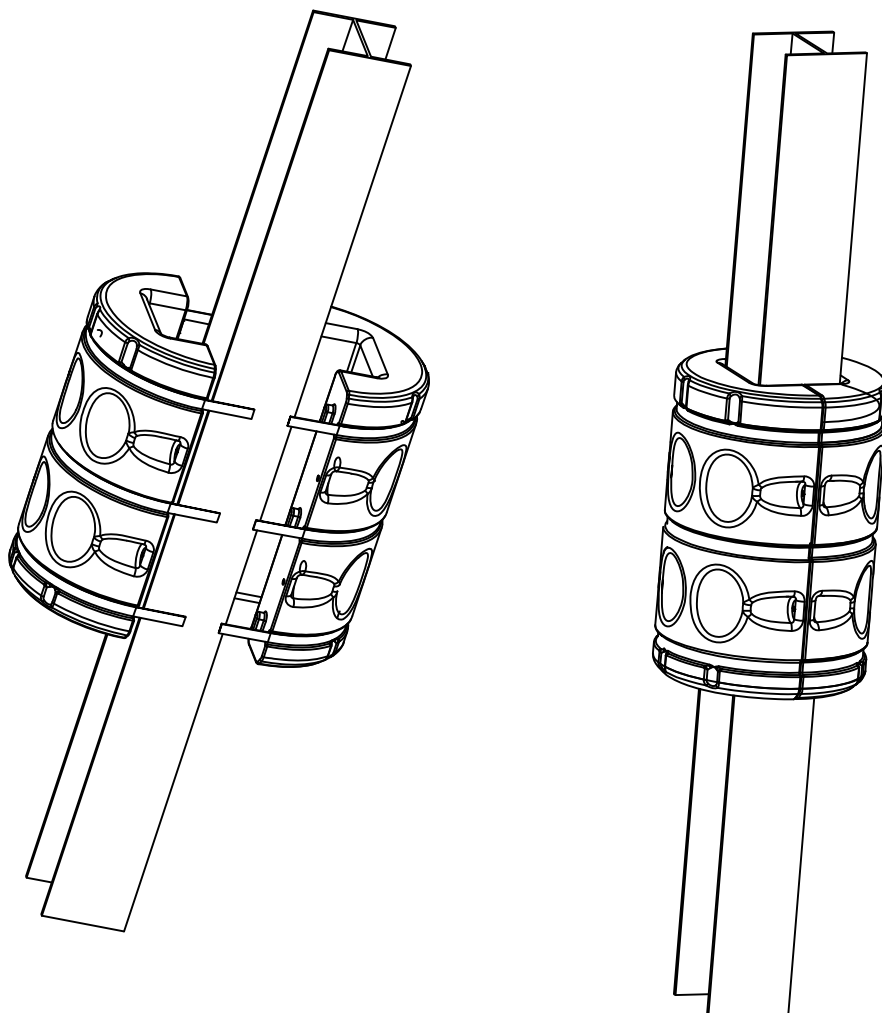

Column Protector
Assembly Instructions
SKU: FGCLG

Scan QR code to visit
product page